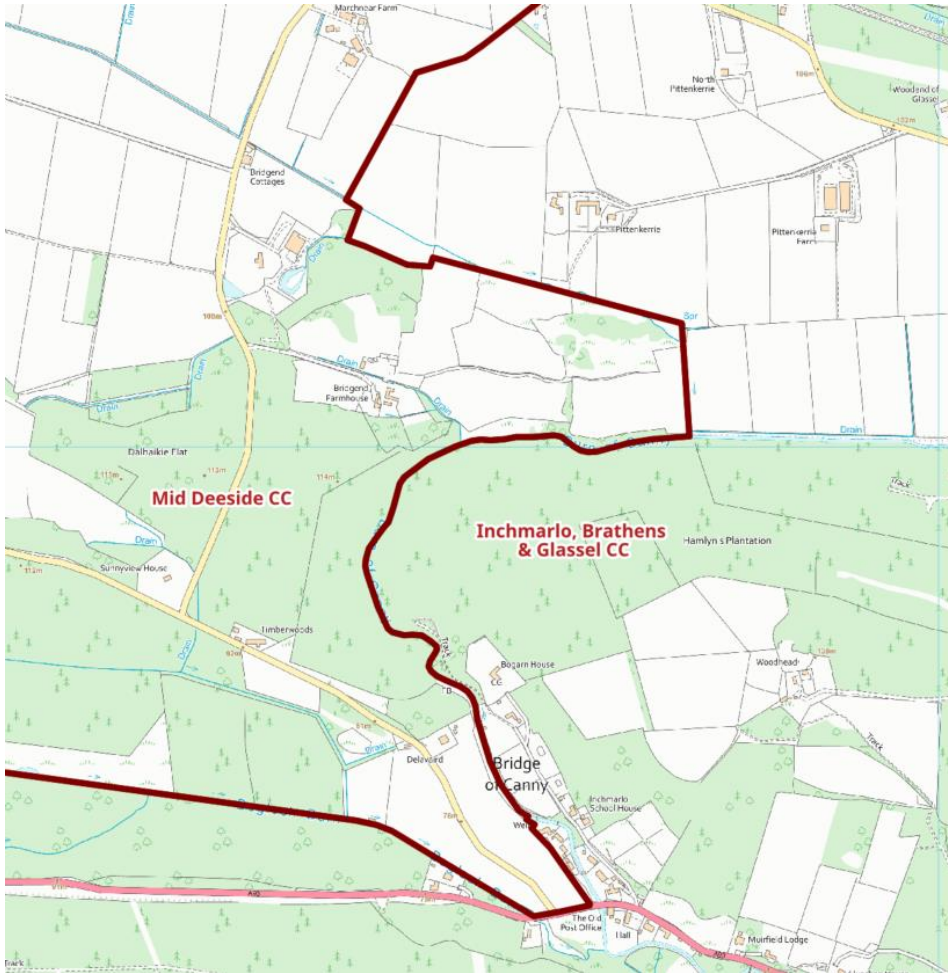

Boundary change between Mid Deeside CC and Inchmarlo, Brathens and Glassel CC

OLD BOUNDARY:

NEW BOUNDARY: