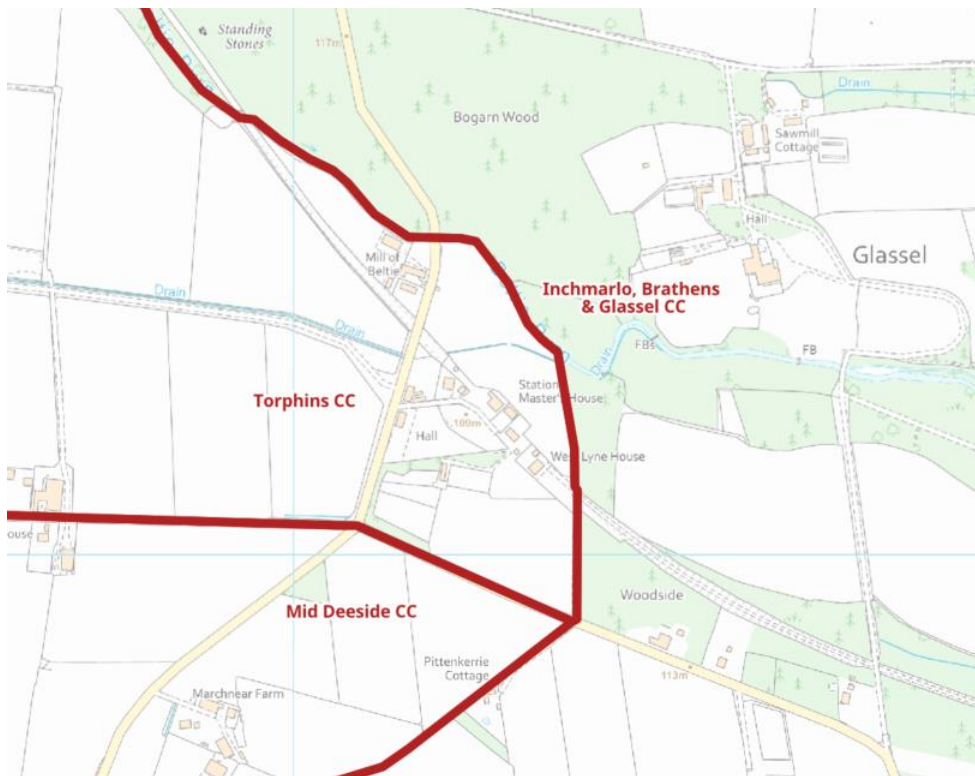

The following map extracts show the CC boundary changes approved by Aberdeenshire Council on 4<sup>th</sup> May 2021

Boundary change between Torphins CC and Inchmarlo, Brathens and Glassel CC

OLD BOUNDARY:

NEW BOUNDARY: